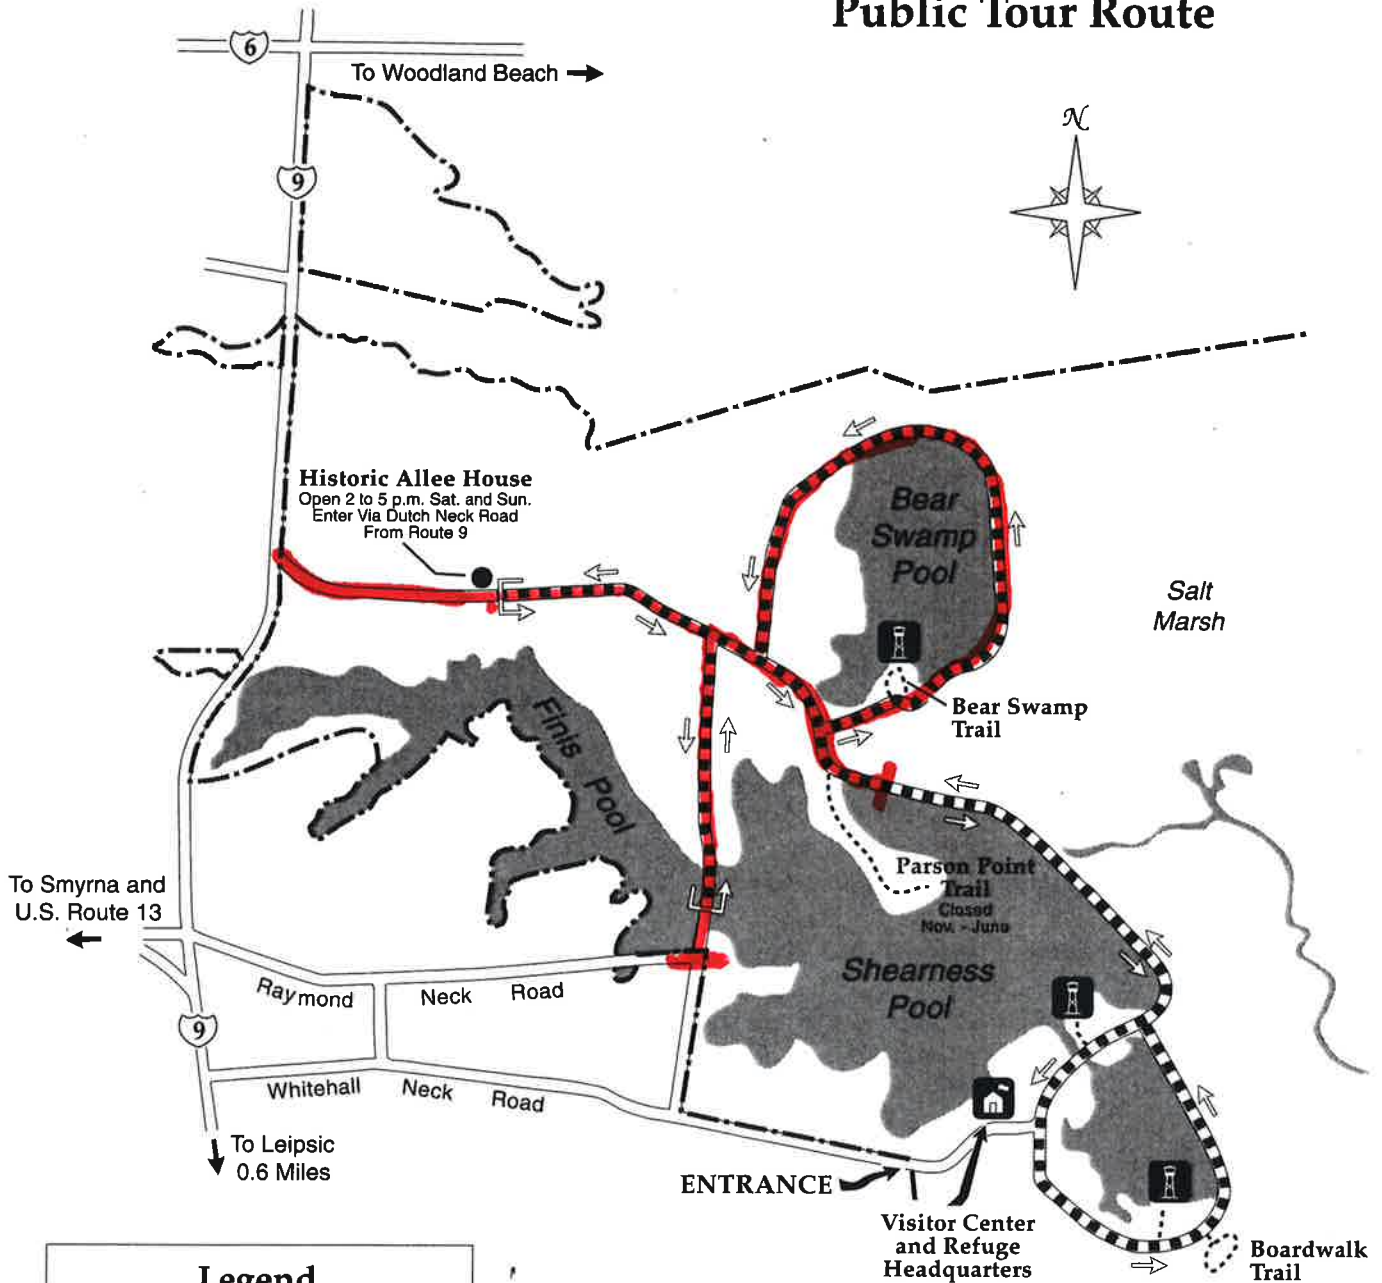

RED AREA CLOSED

Exhibit 7

**BOMBAY HOOK
National Wildlife Refuge**
Kent County, Delaware
Public Tour Route

Legend	
	Tour Route
	Refuge Headquarters
	Refuge Boundary
	Observation Tower
	Foot Trails
	Traffic Flow

REGULAR AREA HUNT