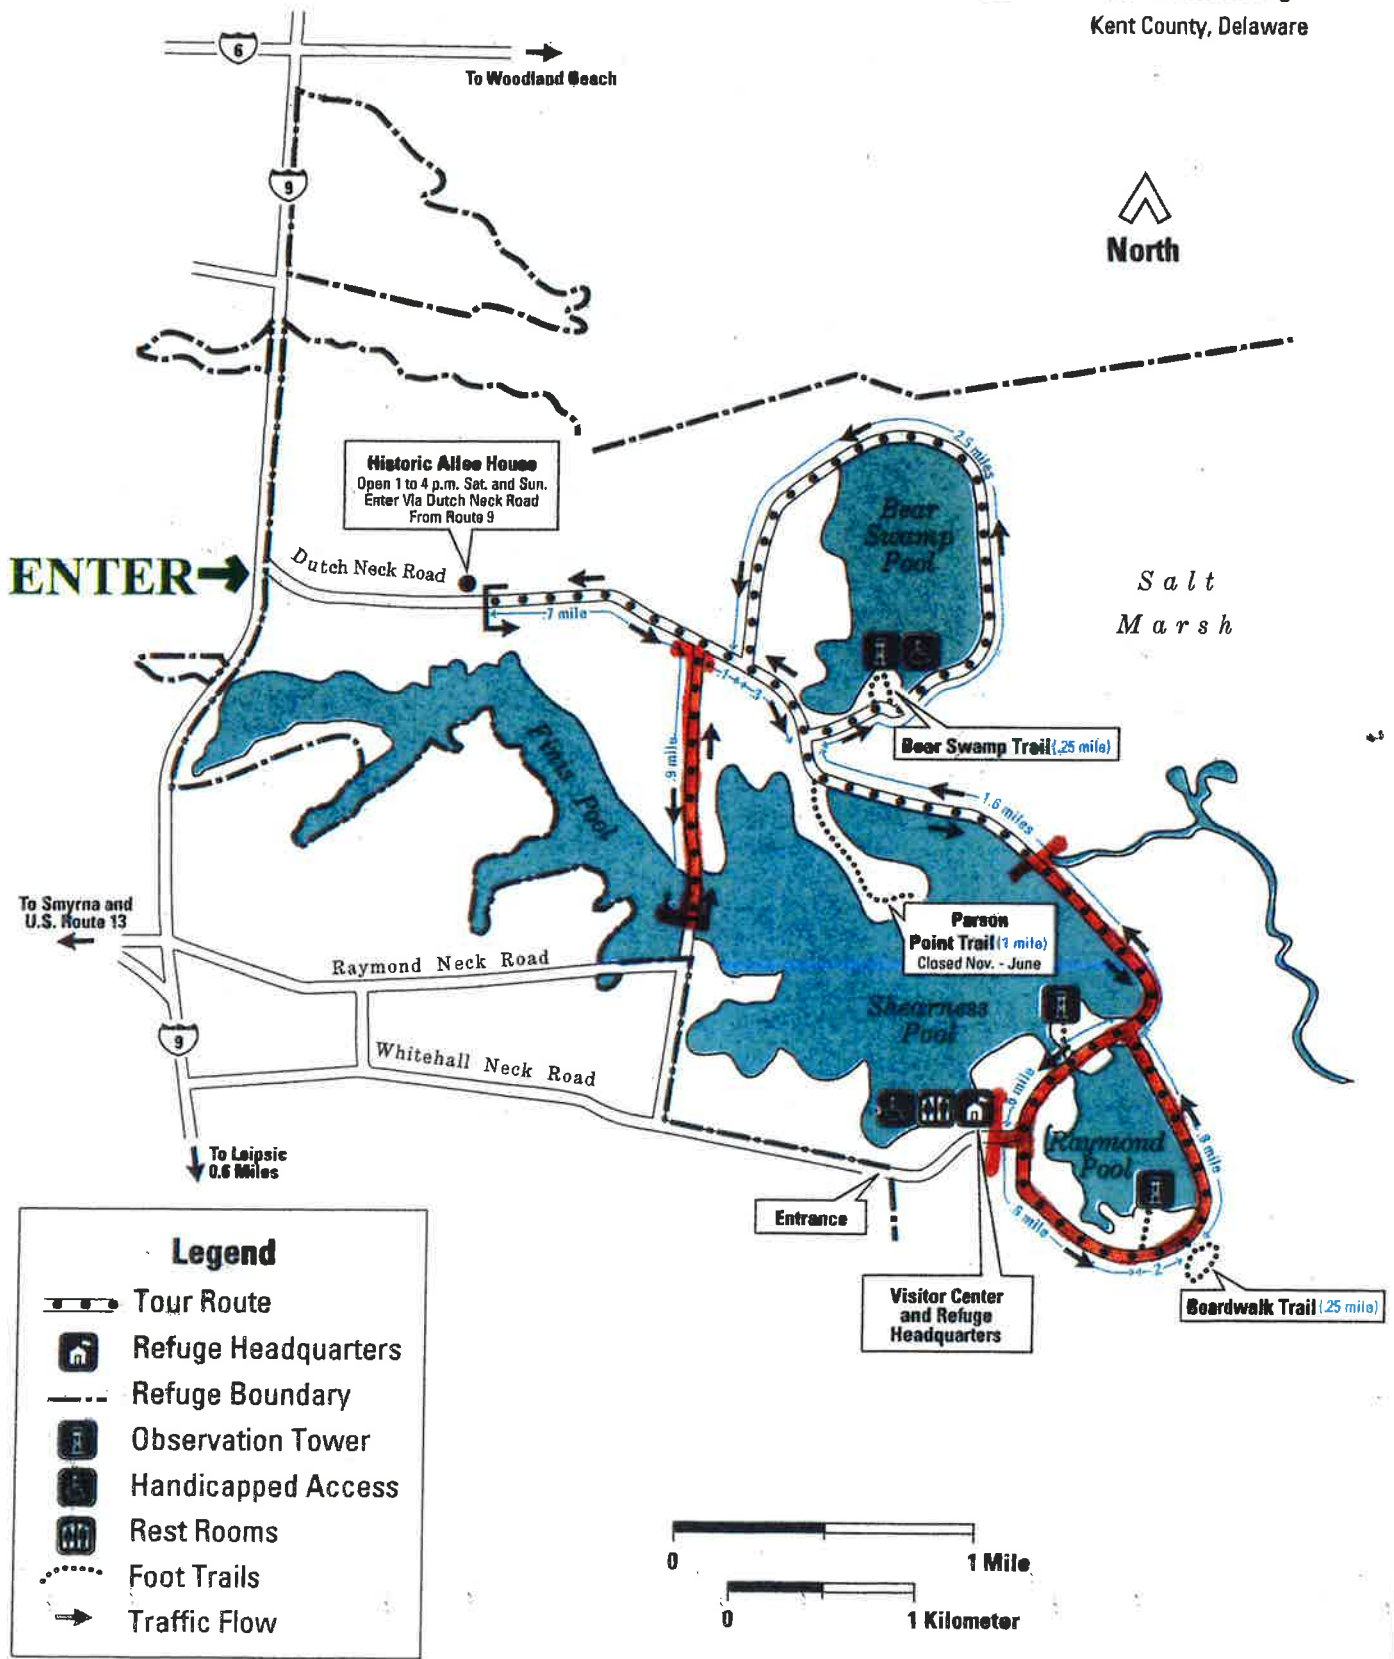

# RED AREA CLOSED

**Public Tour Route**  
**BOMBAY HOOK**  
**National Wildlife Refuge**  
Kent County, Delaware

# HEADQUARTERS AREA HUNT